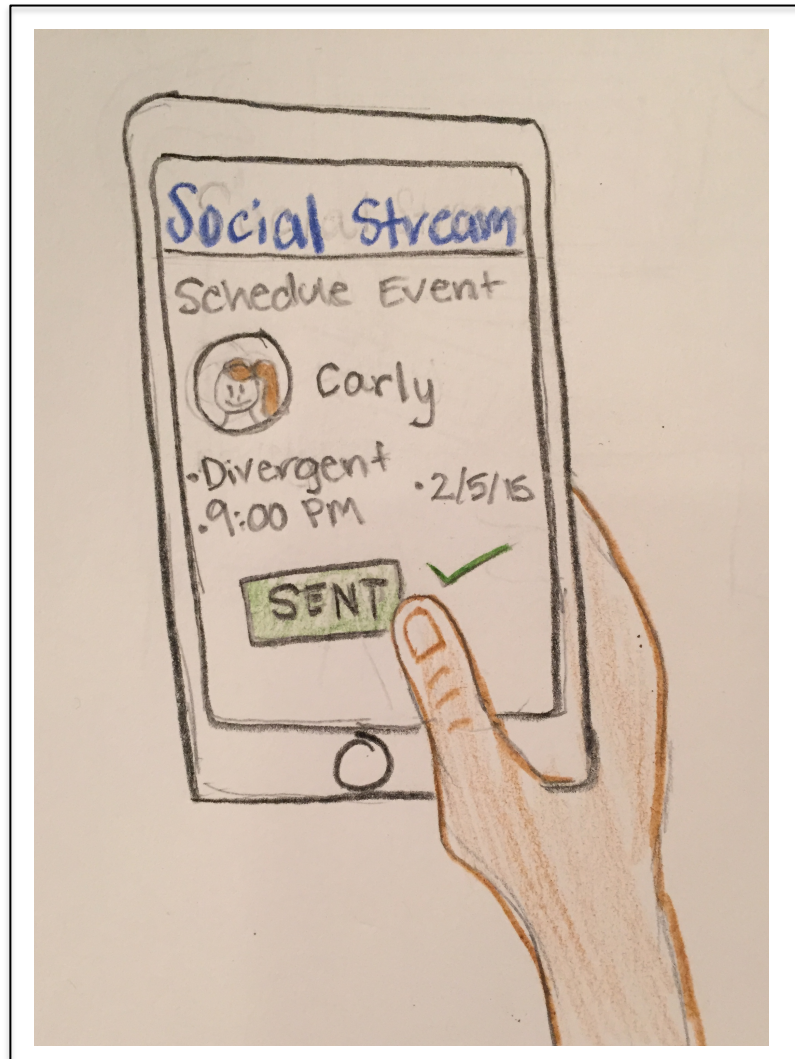

Nicole Tidwell  
HCDE 418  
A3: Storyboards  
2/7/15

**Brief Project Description:**

Social Stream is a social TV watching system that introduces a social aspect to an otherwise solo activity. The system works across several devices: TV, mobile phone, tablet, and laptop. The user can connect with friends and stream a show or movie while in a chat room and while video chatting. They can also schedule TV watching events, and receive reminders about events. In addition, the user can look up additional information about a character, actor, or sports player involved in the show, game, or movie they are watching. Social Stream brings people together and creates a social TV watching environment.

**Storyboard #1:**

## Storyboard #2

Storyboard #3: