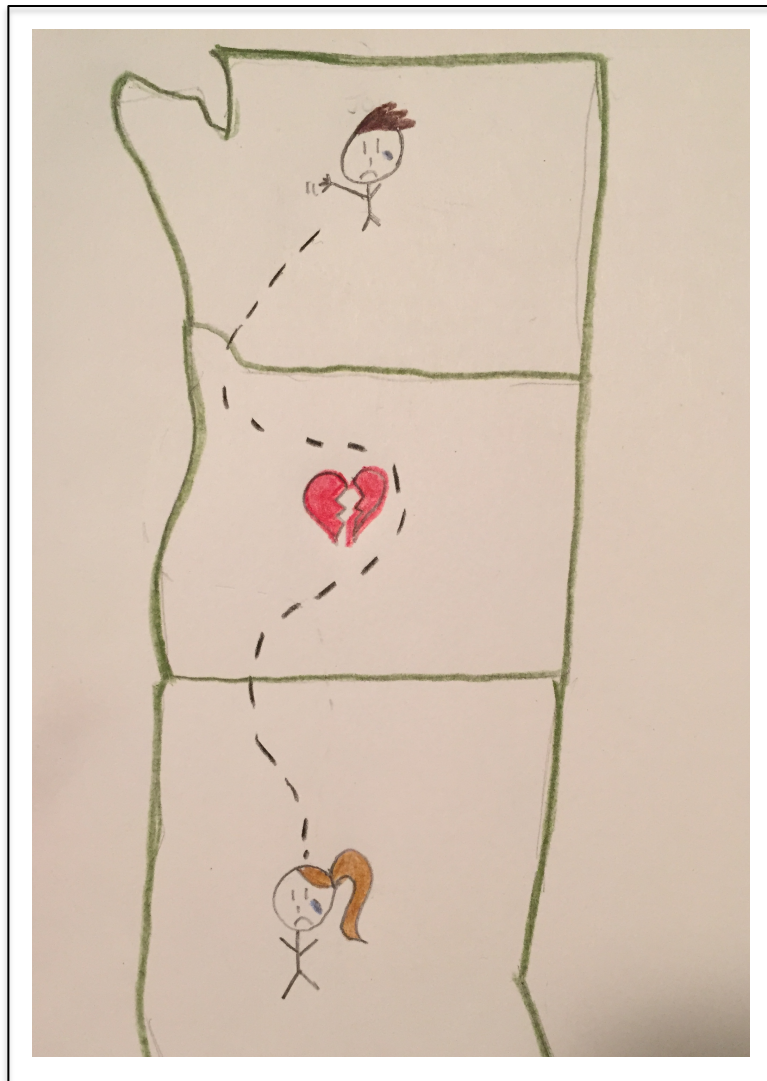

Nicole Tidwell  
HCDE 418  
A3: Storyboards  
2/7/15

**Brief Project Description:**

Social Stream is a social TV watching system that introduces a social aspect to an otherwise solo activity. The system works across several devices: TV, mobile phone, tablet, and laptop. The user can connect with friends and stream a show or movie while in a chat room and while video chatting. They can also schedule TV watching events, and receive reminders about events. In addition, the user can look up additional information about a character, actor, or sports player involved in the show, game, or movie they are watching. Social Stream brings people together and creates a social TV watching environment.

**Storyboard #1:**

## Storyboard #2

Storyboard #3: