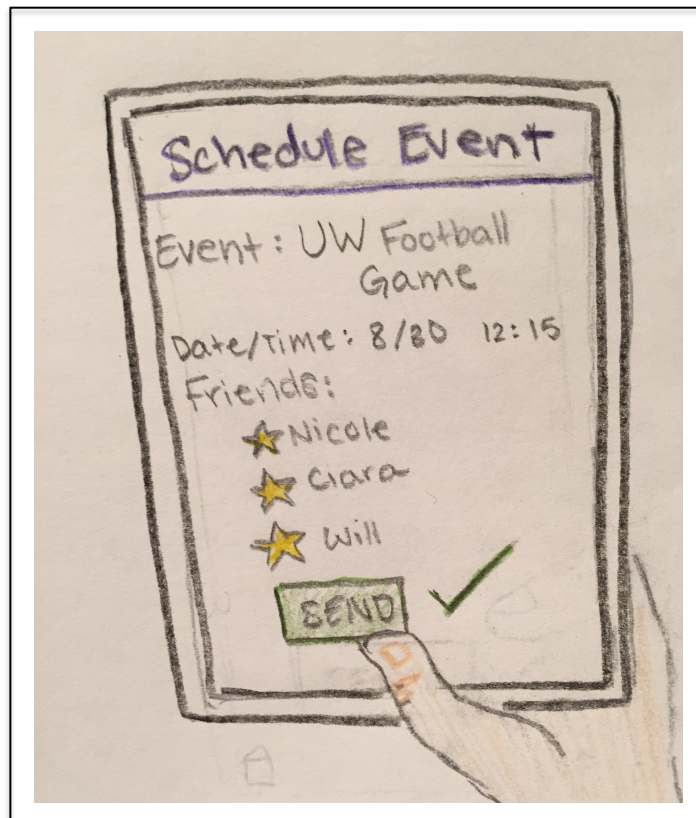

Storyboard #2