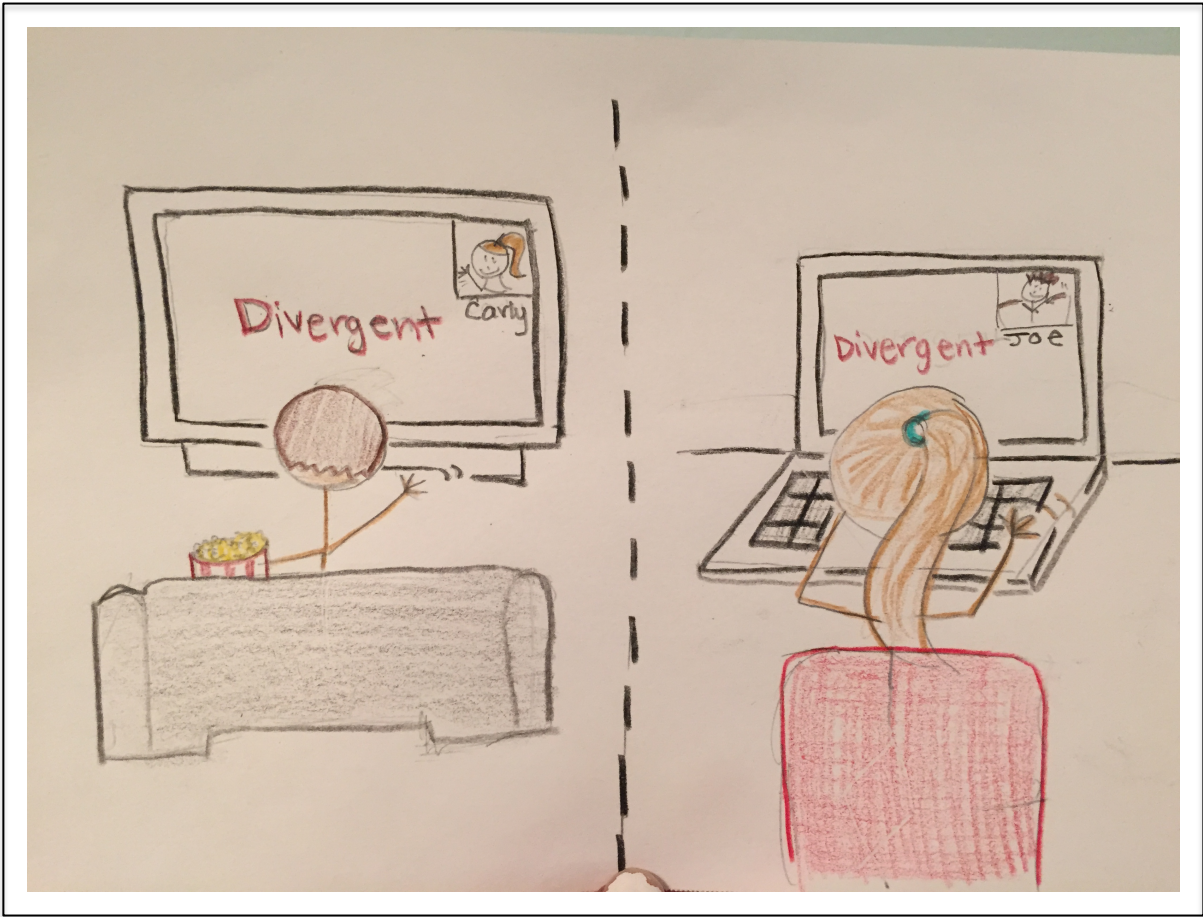

Nicole Tidwell  
HCDE 418  
A3: Storyboards  
2/7/15

**Brief Project Description:**

Social Stream is a social TV watching system that introduces a social aspect to an otherwise solo activity. The system works across several devices: TV, mobile phone, tablet, and laptop. The user can connect with friends and stream a show or movie while in a chat room and while video chatting. They can also schedule TV watching events, and receive reminders about events. In addition, the user can look up additional information about a character, actor, or sports player involved in the show, game, or movie they are watching. Social Stream brings people together and creates a social TV watching environment.

**Storyboard #1:**

## Storyboard #2

Storyboard #3: