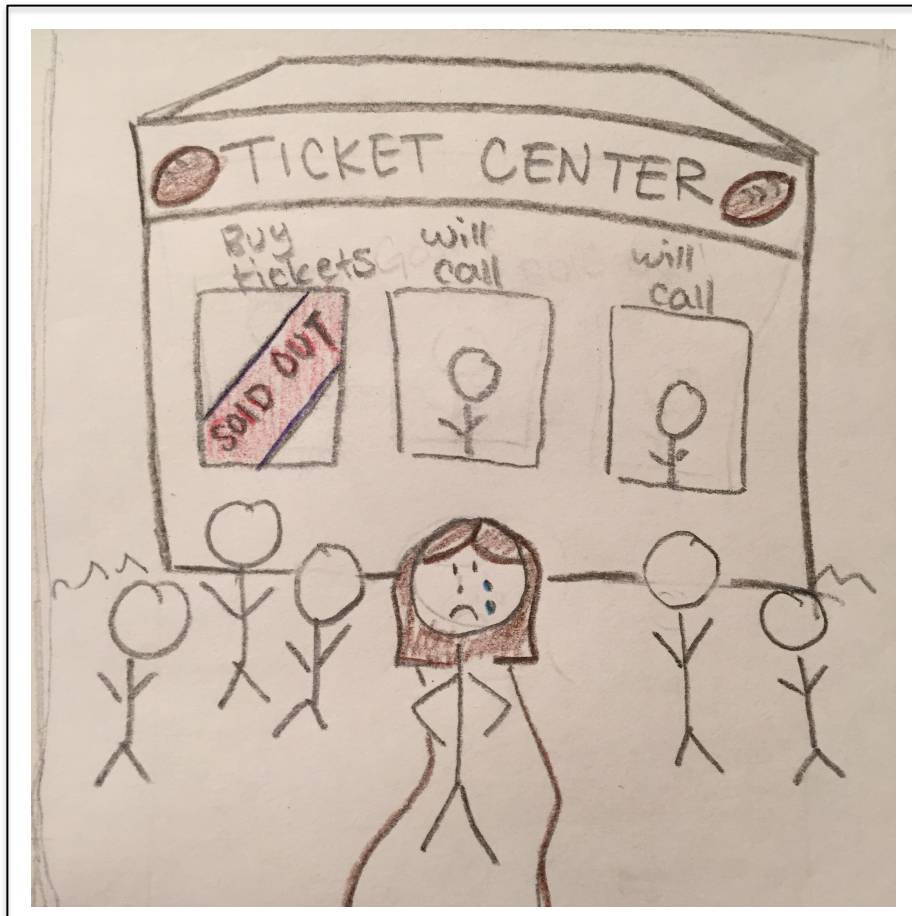

Nicole Tidwell  
HCDE 418  
A3: Storyboards  
2/7/15

**Brief Project Description:**

Social Stream is a social TV watching system that introduces a social aspect to an otherwise solo activity. The system works across several devices: TV, mobile phone, tablet, and laptop. The user can connect with friends and stream a show or movie while in a chat room and while video chatting. They can also schedule TV watching events, and receive reminders about events. In addition, the user can look up additional information about a character, actor, or sports player involved in the show, game, or movie they are watching. Social Stream brings people together and creates a social TV watching environment.

**Storyboard #1:**

## Storyboard #2

Storyboard #3: